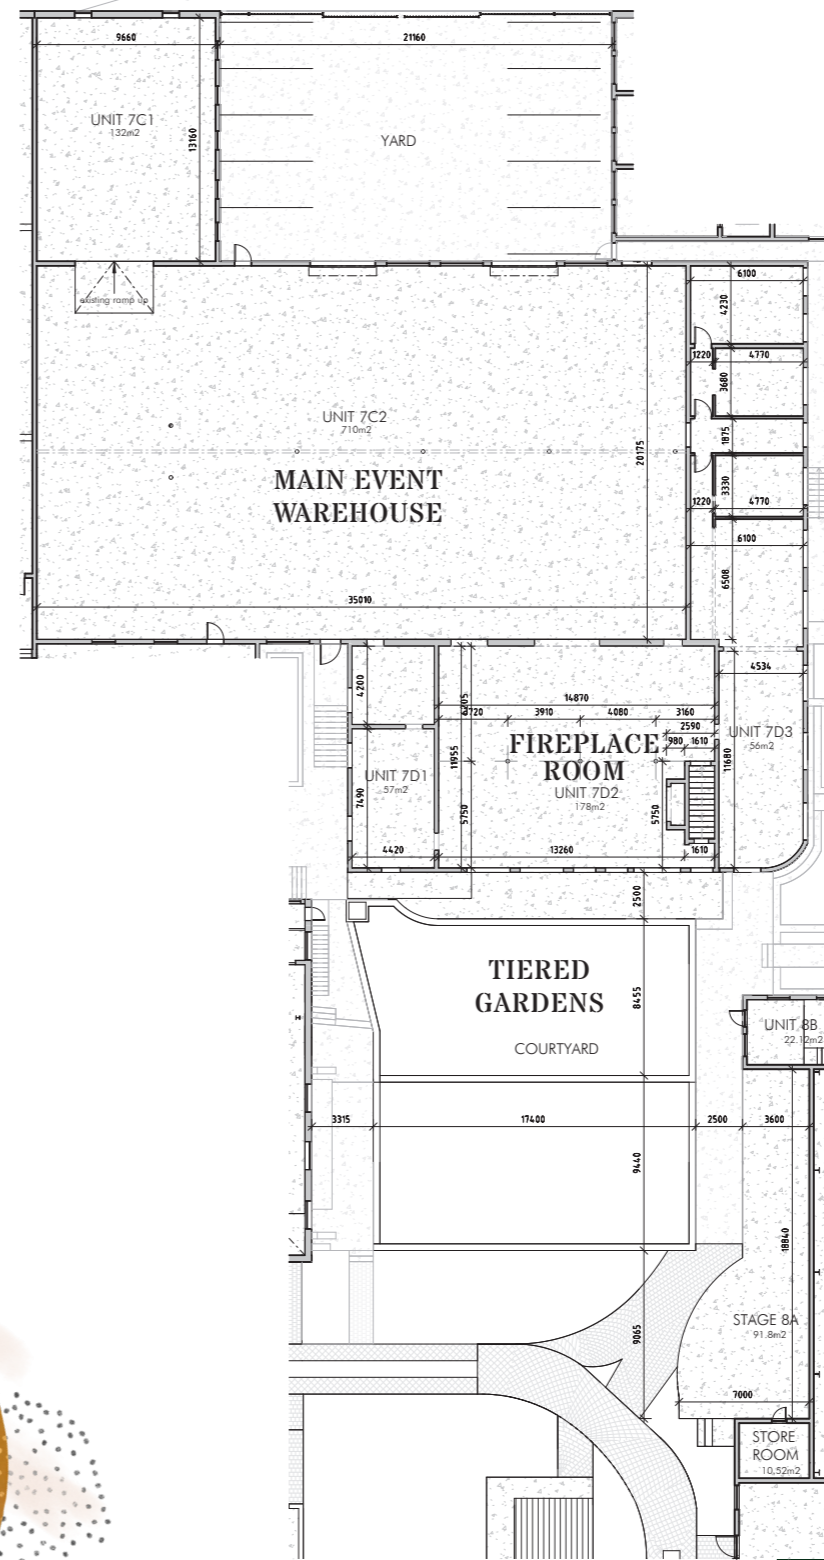

EVENTS GUIDE

WEDDINGS & PRIVATE FUNCTIONS

Victoria
Yards

CELEBRATE

You will fall madly in love with this inner city magic. Rugged walls and an old fireplace creates the perfect backdrop for lush velvet, decadent flowers and glowing candles. Urban textures provide dramatic photography backdrops to a day you will never forget. There are four functional venues available for hire within Victoria Yards. The Tiered Gardens, which has a stage area and is terraced, accommodates up to 350 people. The Main Event Warehouse is suitable for bigger weddings of up to 600 guests and there's a smaller room with a beautiful Fireplace Room which accommodates 200 guests. The Western Warehouse and Courtyard creates a unique covered and outdoor space combination around an iconic bar setting.

MAIN EVENT WAREHOUSE

The main event warehouse is suitable for bigger weddings of up to 600 guests.

FIREPLACE ROOM

A smaller room with a beautiful old fireplace which accommodates 200 guests.

	FIREPLACE ROOM	MAIN EVENT WAREHOUSE	BALLEN WAREHOUSE	TIERED GARDENS	WESTERN WAREHOUSE +COURTYARD
 BANQUET	PAX 50	PAX 400	PAX 150	PAX NA	PAX NA
 RECEPTION	200	1000	500	300	600
 THEATER	100	700	300	200	300
 CLASSROOM	70	600	200	NA	NA
 BOARDROOM	40	NA	100	NA	NA
 U-SHAPE	50	NA	100	NA	NA
 CABARET	30	200	100	NA	NA
 SQUARE	NA	NA	NA	NA	NA

WHY VICTORIA YARDS

Proven event space since 2018

Unique inner city vibes
(physically & energetically)

Outdoor and indoor spaces in
one setting

Intimate (minimum of 30 pax)
to large events of 5 000

Safe secure parking

Secure complex

We can do everything and
nothing (catering, technical,
branding, entertainment, bar
services, décor, and more)

WESTERN WAREHOUSE + COURTYARD

This unique indoor and outdoor space is suitable for bigger weddings of up to 600 guests and is set around an iconic bar and cobble stone courtyard