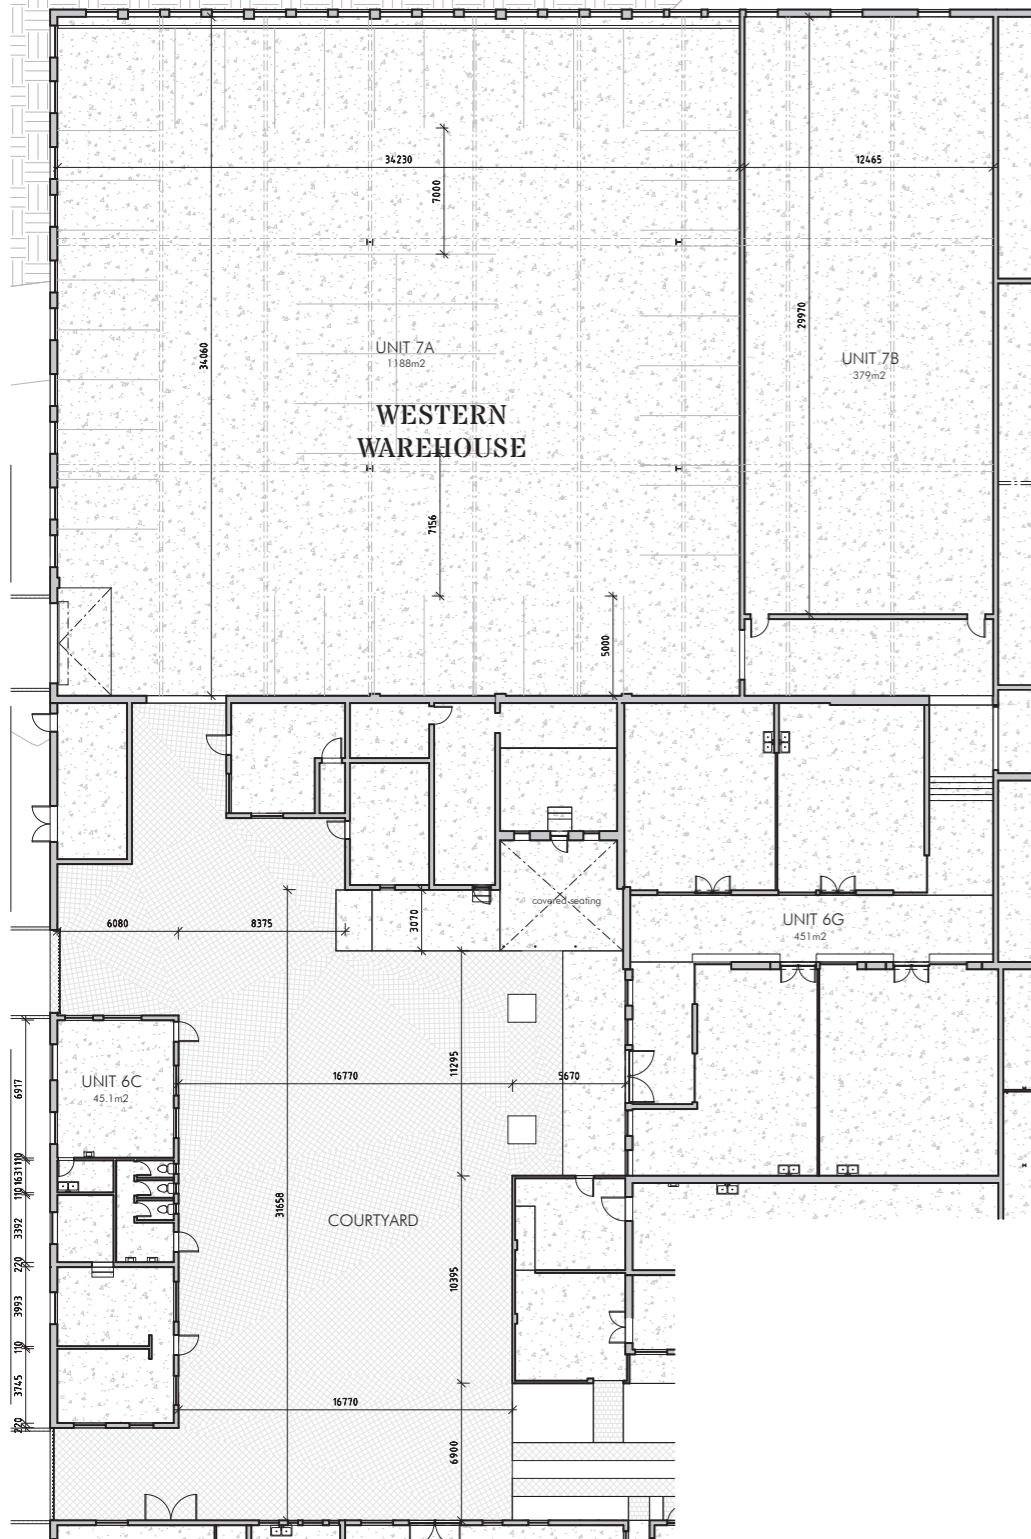

EVENTS GUIDE

WEDDINGS & PRIVATE FUNCTIONS

Victoria
Yards

CELEBRATE

You will fall madly in love with this inner city magic. Rugged walls and an old fireplace creates the perfect backdrop for lush velvet, decadent flowers and glowing candles. Urban textures provide dramatic photography backdrops to a day you will never forget. There are four functional venues available for hire within Victoria Yards. The Tiered Gardens, which has a stage area and is terraced, accommodates up to 350 people. The Main Event Warehouse is suitable for bigger weddings of up to 600 guests and there's a smaller room with a beautiful Fireplace Room which accommodates 200 guests. The Western Warehouse and Courtyard creates a unique covered and outdoor space combination around an iconic bar setting.

TIERED GARDENS

Sets the scene for glorious garden weddings. The tiered garden with stage, accommodates up to 350 people. There is also a spacious open area which would be suitable for a marquee and will hold around 300 guests.

MAIN EVENT WAREHOUSE

The main event warehouse is suitable for bigger weddings of up to 600 guests.

FIREPLACE ROOM

A smaller room with a beautiful old fireplace which accommodates 200 guests.

	FIREPLACE ROOM	MAIN EVENT WAREHOUSE	BALLEN WAREHOUSE	TIERED GARDENS	WESTERN WAREHOUSE +COURTYARD
 BANQUET	PAX 50	PAX 400	PAX 150	PAX NA	PAX NA
 RECEPTION	200	1000	500	300	600
 THEATER	100	700	300	200	300
 CLASSROOM	70	600	200	NA	NA
 BOARDROOM	40	NA	100	NA	NA
 U-SHAPE	50	NA	100	NA	NA
 CABARET	30	200	100	NA	NA
 SQUARE	NA	NA	NA	NA	NA