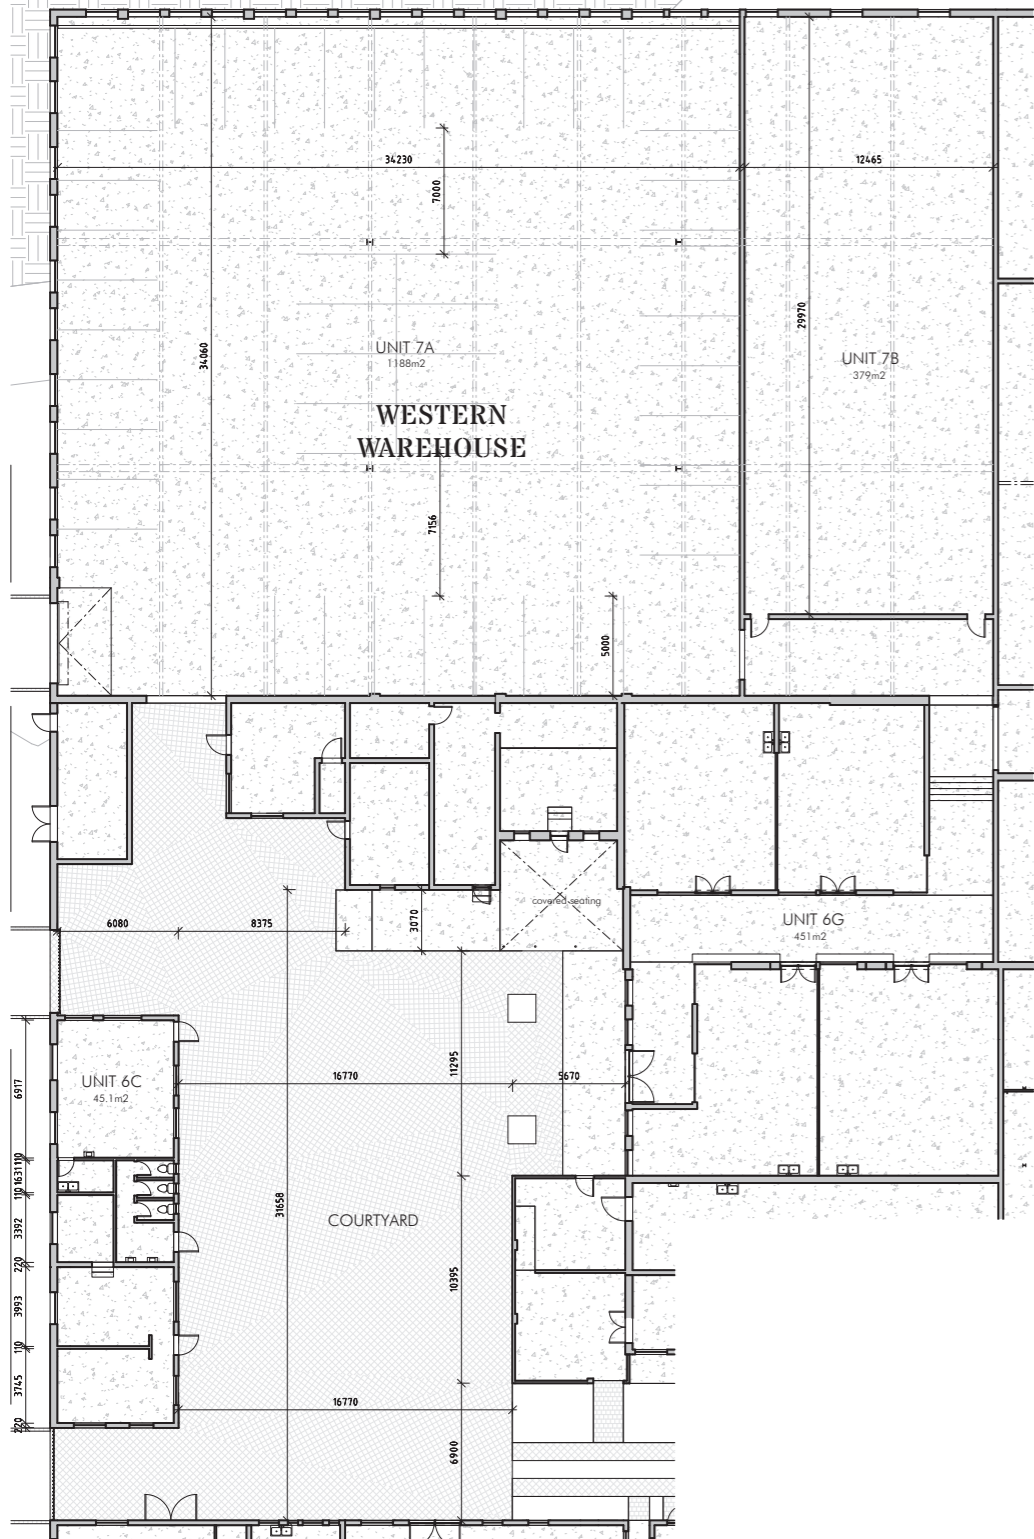

SMALL AND INTIMATE

A smaller room with a beautiful old fireplace sets the scene for intimate winter events that can accommodate around 200 guests.

	FIREPLACE ROOM	MAIN EVENT WAREHOUSE	BALLEN WAREHOUSE	TIERED GARDENS	WESTERN WAREHOUSE + COURTYARD
 BANQUET	PAX 50	PAX 400	PAX 150	PAX NA	PAX NA
 RECEPTION	200	1000	500	300	600
 THEATER	100	700	300	200	300
 CLASSROOM	70	600	200	NA	NA
 BOARDROOM	40	NA	100	NA	NA
 U-SHAPE	50	NA	100	NA	NA
 CABARET	30	200	100	NA	NA
 SQUARE	NA	NA	NA	NA	NA