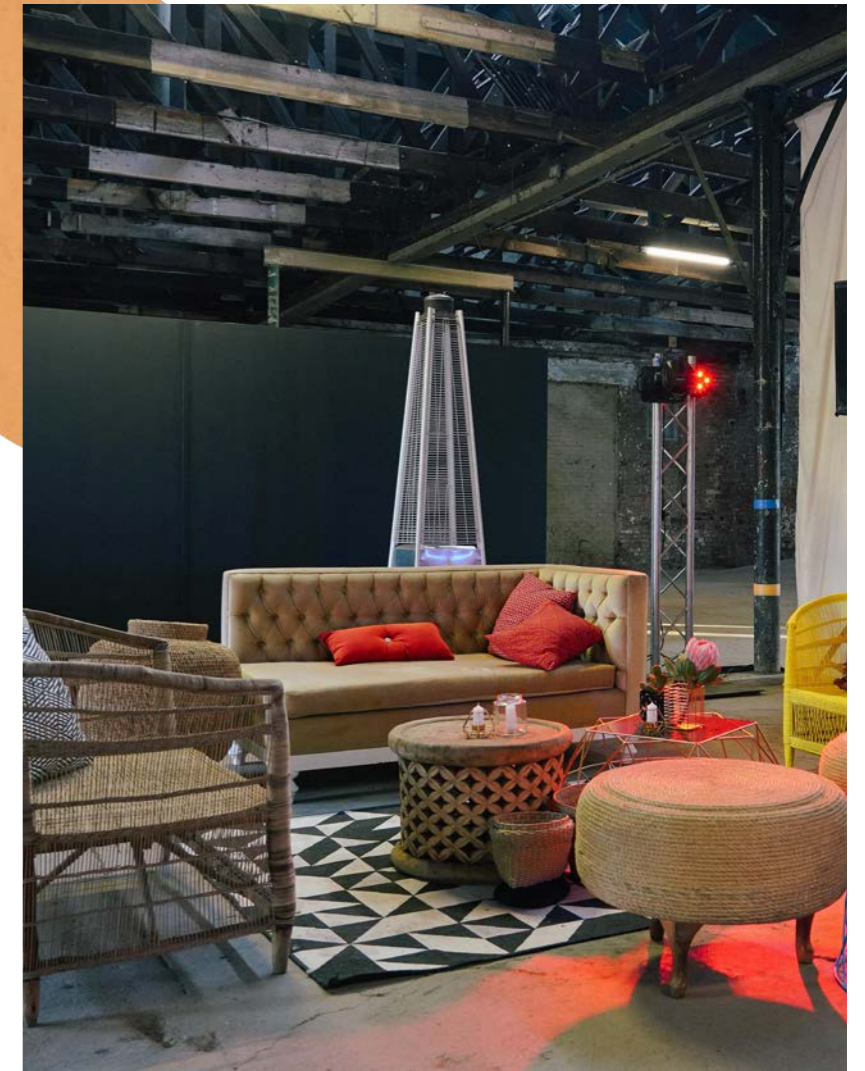

INNER CITY VIBES

Victoria Yards is a diverse, beautiful and accessible venue - the perfect backdrop for any event.

LIGHTS, CAMERA, ACTION!

This is an art space in every sense of the word... Think outdoor concerts to indoor warehouse raves, big enough to accommodate 3000 pax - with garden spaces and courtyards to create extra flow areas.

SMALL AND INTIMATE

A smaller room with a beautiful old fireplace sets the scene for intimate winter events that can accommodate around 200 guests.

	FIREPLACE ROOM	MAIN EVENT WAREHOUSE	BALLEN WAREHOUSE	TIERED GARDENS	WESTERN WAREHOUSE + COURTYARD
 BANQUET	PAX 50	PAX 400	PAX 150	PAX NA	PAX NA
 RECEPTION	200	1000	500	300	600
 THEATER	100	700	300	200	300
 CLASSROOM	70	600	200	NA	NA
 BOARDROOM	40	NA	100	NA	NA
 U-SHAPE	50	NA	100	NA	NA
 CABARET	30	200	100	NA	NA
 SQUARE	NA	NA	NA	NA	NA

WHY VICTORIA YARDS

Proven event space since 2018

Unique inner city vibes
(physically & energetically)

Outdoor and indoor spaces in
one setting

Intimate (minimum of 30 pax)
to large events of 5 000

Safe secure parking

Secure complex

We can do everything and
nothing (catering, technical,
branding, entertainment, bar
services, décor, and more)

COMBINED SPACES

Flow from the fireplace room into the large warehouse and down into the tiered gardens.
At Victoria Yards the spaces gives you the freedom to surprise and delight.
What are you waiting for - let's create your dream together!