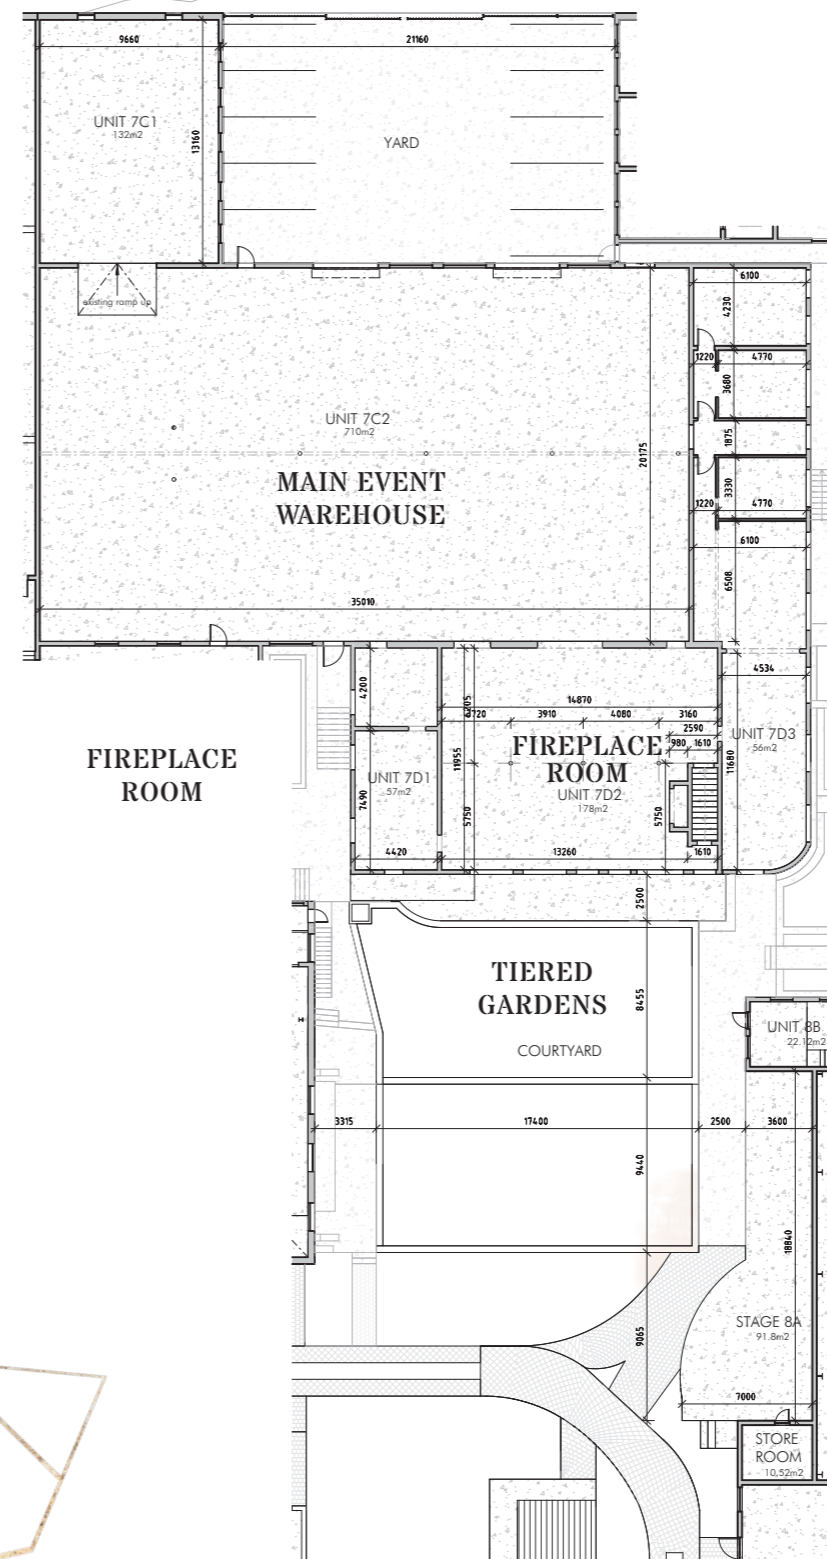

SMALL AND INTIMATE

A smaller room with a beautiful old fireplace sets the scene for intimate winter events that can accommodate around 200 guests.

	FIREPLACE ROOM	MAIN EVENT WAREHOUSE	BALLEN WAREHOUSE	TIERED GARDENS	WESTERN WAREHOUSE + COURTYARD
 BANQUET	PAX 50	PAX 400	PAX 150	PAX NA	PAX NA
 RECEPTION	200	1000	500	300	600
 THEATER	100	700	300	200	300
 CLASSROOM	70	600	200	NA	NA
 BOARDROOM	40	NA	100	NA	NA
 U-SHAPE	50	NA	100	NA	NA
 CABARET	30	200	100	NA	NA
 SQUARE	NA	NA	NA	NA	NA

WHY VICTORIA YARDS

Proven event space since 2018

Unique inner city vibes
(physically & energetically)

Outdoor and indoor spaces in
one setting

Intimate (minimum of 30 pax)
to large events of 5 000

Safe secure parking

Secure complex

We can do everything and
nothing (catering, technical,
branding, entertainment, bar
services, décor, and more)

COMBINED SPACES

Flow from the fireplace room into the large warehouse and down into the tiered gardens.
At Victoria Yards the spaces gives you the freedom to surprise and delight.
What are you waiting for - let's create your dream together!